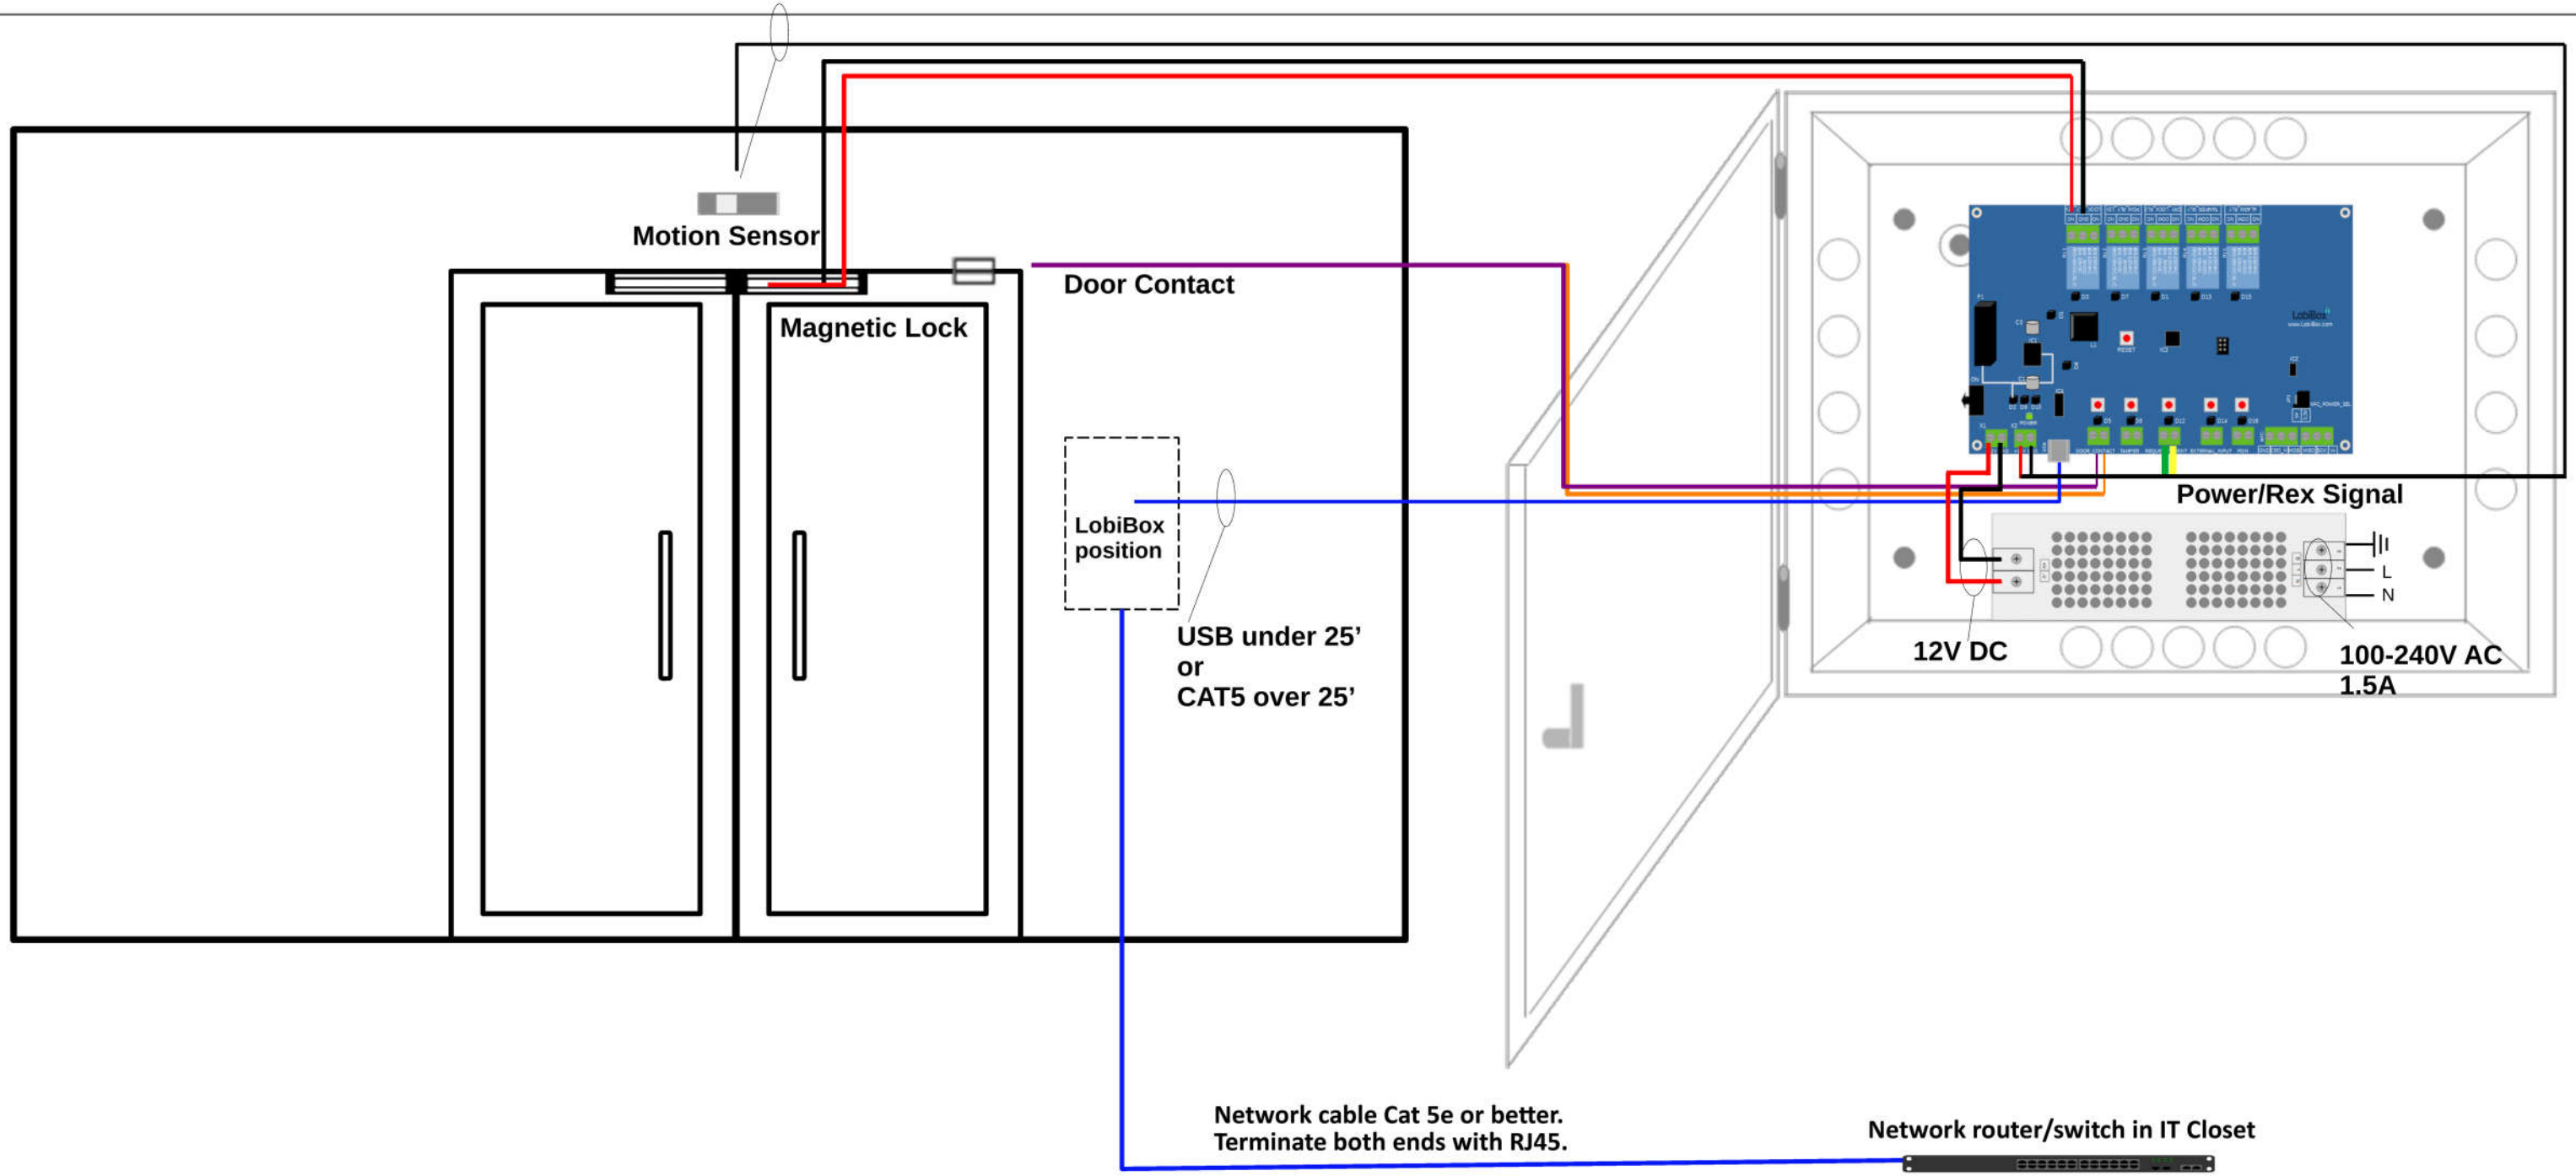

Double Doors Magnetic Lock & Motion Sensor Request to Exit

	This drawing is for reference only. All field connections should be engineered and performed in accordance.		
	SIZE	DWG Title	REV
DRAWN BY: Chris Pryor support@lobibox.com	B	Double Doors – Entrance View	A
ISSUED: 5/13/2021	LobiBox – 5090 N 40 th St., Phoenix, AZ 85018	SCALE Not to scale	SHEET 1 OF 2

		This drawing is for reference only. All field connections should be engineered and performed in accordance.		
DRAWN BY: Chris Pryor support@lobibox.com	SIZE B	DWG Title Double Doors w/ Magnetic Lock & Motion Sensor - Exit View	REV A	
ISSUED: 5/13/2021	LobiBox – 5090 N 40 th St., Phoenix, AZ 85018	SCALE Not to scale	SHEET 2 OF 2	

Double Doors Magnetic Lock & Motion Sensor Request to Exit