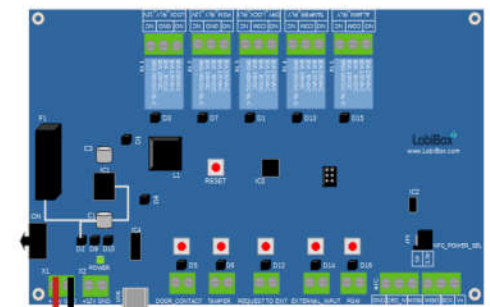

Connector included with LobiBox

Door Controller

Power Supply

100-240V AC 1.5A

Power Outlet

Power Supply

		This drawing is for reference only. All field connections should be engineered and performed in accordance.	
SIZE	B	DWG Title	Power Supply
REV	A	SCALE	Not to scale
ISSUED:	5/13/2021	SHEET	1 OF 1