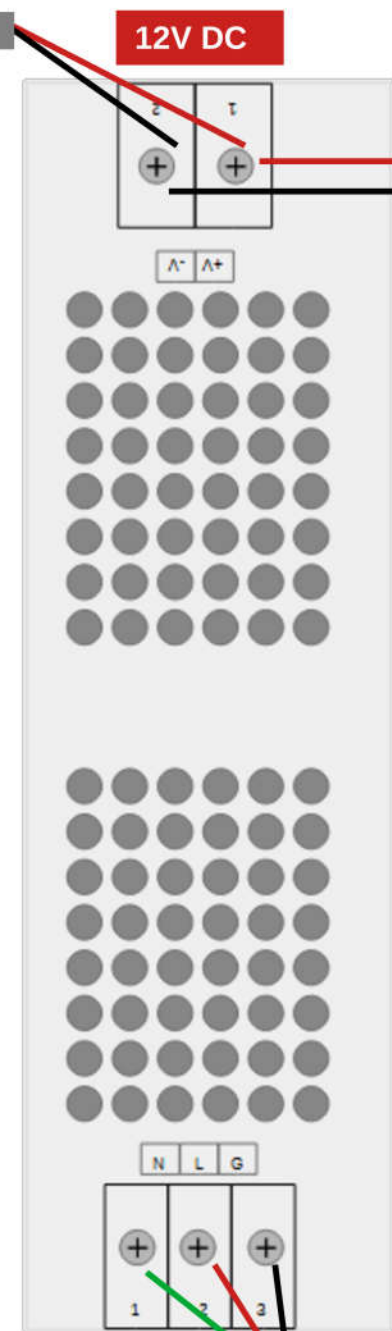

Connector included with LobiBox

Door Controller

Power Supply

100-240V AC 1.5A

Power Outlet

Power Supply

		This drawing is for reference only. All field connections should be engineered and performed in accordance.	
SIZE	B	DWG Title	Power Supply
REV	A	SCALE	Not to scale
ISSUED:	5/13/2021	SHEET	1 OF 1