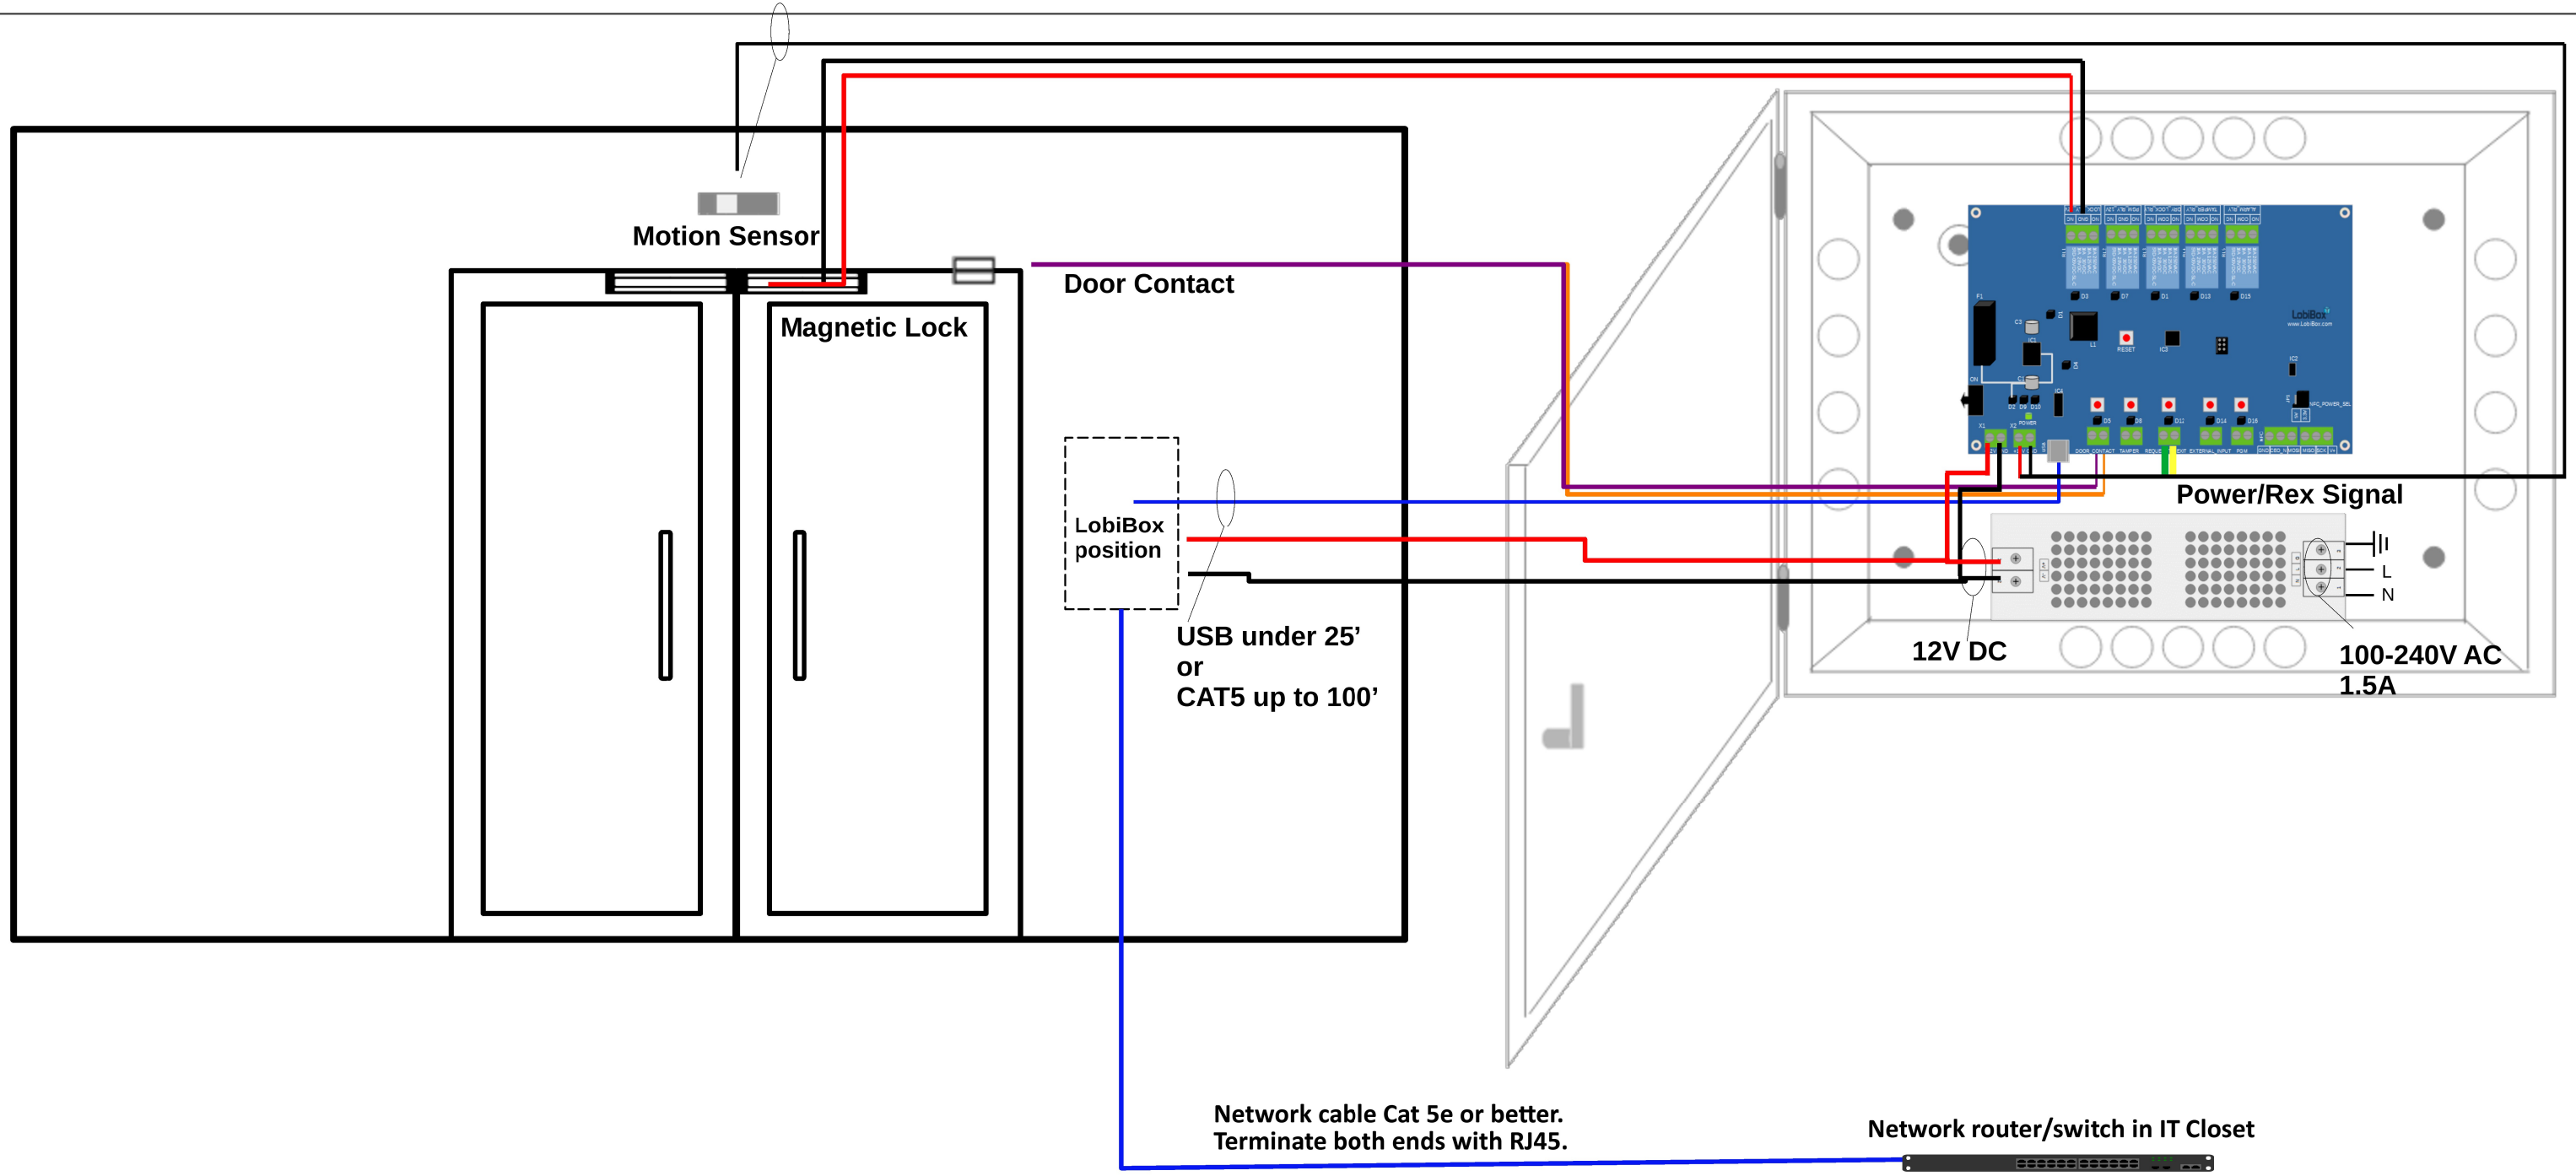

Visitor Unit

 LobiBox

Double Doors Magnetic Lock & Motion Sensor Request to Exit

		This drawing is for reference only. All field connections should be engineered and performed in accordance.		
SIZE	DWG Title		REV	
B	Double Doors – Entrance View		A	
ISSUED:	5/13/2021	LobiBox – 5090 N 40 th St., Phoenix, AZ 85018	SCALE Not to scale	SHEET 1 OF 2

		This drawing is for reference only. All field connections should be engineered and performed in accordance.	
DRAWN BY: Chris Pryor support@lobibox.com	SIZE B	DWG Title Double Doors w/ Magnetic Lock & Motion Sensor - Exit View	REV A
ISSUED: 5/13/2021	LobiBox – 5090 N 40 th St., Phoenix, AZ 85018	SCALE Not to scale	SHEET 2 OF 2

Double Doors Magnetic Lock & Motion Sensor Request to Exit