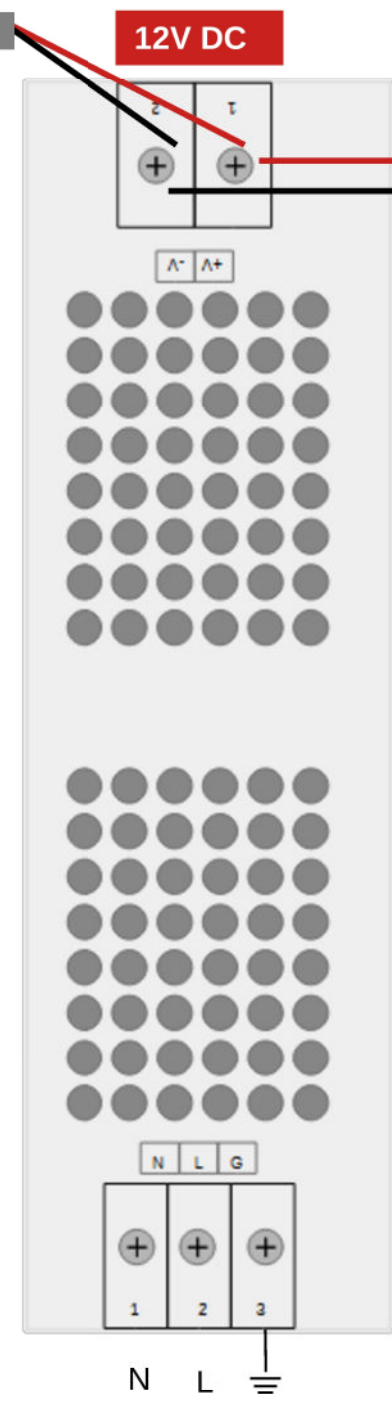

DC Connector
included with
LobiBox

Cable Options

12AWG Cable – 2 Conductor – Max 100'
 14AWG Cable – 2 Conductor – Max 50'
 16AWG Cable – 2 Conductor – Max 25'

Door Controller

Power Supply

100-240V AC
1.5A

Power Supply

	This drawing is for reference only. All field connections should be engineered and performed in accordance.		
	SIZE	DWG Title	REV
DRAWN BY: Chris Pryor support@lobibox.com	B	Power Supply	A
ISSUED: 5/13/2021	LobiBox – 5090 N 40 th St., Phoenix, AZ 85018	SCALE Not to scale	SHEET 1 OF 1