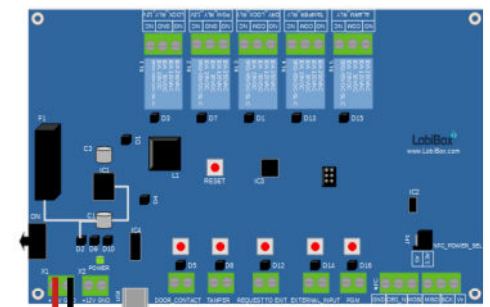

DC Connector
included with
LobiBox

Cable Options

12AWG Cable – 2 Conductor – Max 100'
 14AWG Cable – 2 Conductor – Max 50'
 16AWG Cable – 2 Conductor – Max 25'

Door Controller

Power Supply

100-240V AC
1.5A

Power Supply

	This drawing is for reference only. All field connections should be engineered and performed in accordance.		
	SIZE	DWG Title	REV
DRAWN BY: Chris Pryor support@lobibox.com	B	Power Supply	A
ISSUED: 5/13/2021	LobiBox – 5090 N 40 th St., Phoenix, AZ 85018	SCALE Not to scale	SHEET 1 OF 1